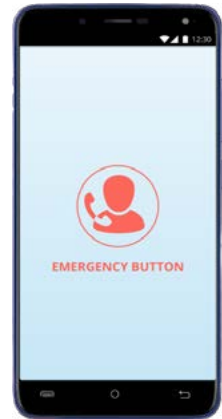

VICTIM PROTECTION

The GEOSATIS victim protection device has been designed in the context of **domestic violence** with the objective to reassure the person under protection through a simple and inconspicuous tool that enables to quickly contact the police whenever it is needed. The device also allows the protected person to move freely surrounded by a **mobile safety zone** and works in conjunction with the GEOSATIS bracelet worn by the offender.

Mobile safety zone

Paired with the bracelet of the offender

Emergency button

Triggers an alarm in case of insecurity

Automatic recording

Pictures/sounds that can be used as an evidence in court

MANAGEMENT AND SURVEILLANCE

The GEOSATIS **monitoring software** is a web-based application that allows the management and supervision of offenders during the entire rehabilitation process. It also comes in a **mobile application** version enabling supervisors to continue to perform their job on the go.